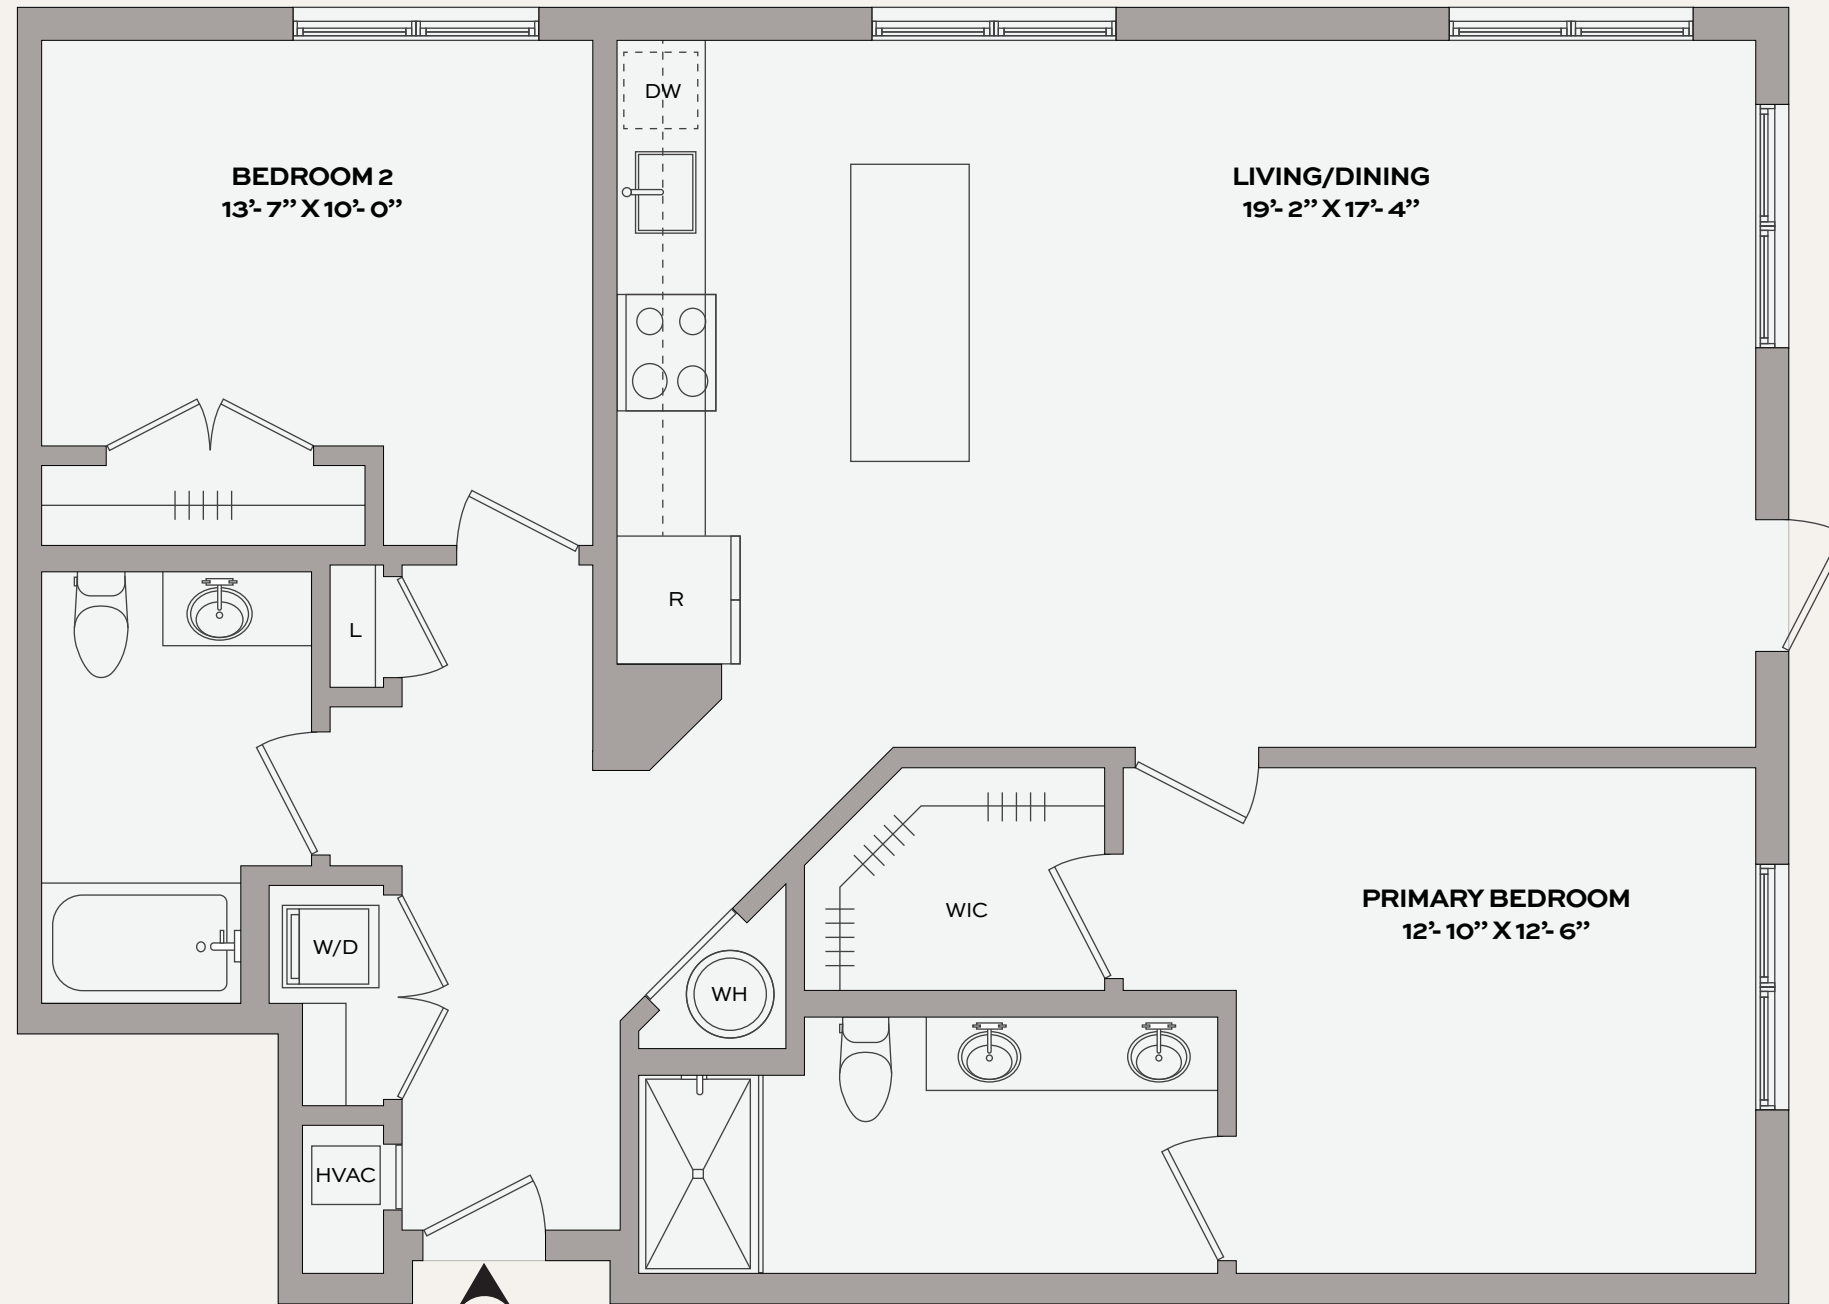

# RESIDENCE B05

2 BEDROOM • 2 BATH • TERRACE ACCESS • 1,278 SF

THE  
**CLAIR**  
MONTCLAIR

NOTES:

---

---

---

---

**37**  
ORANGE

37 ORANGE ROAD, MONTCLAIR, NJ 07042 • LIVETHECLAIR.COM

 Square footage displayed is approximate and may vary slightly. Rental rates, availability, lease terms, deposits, apartment features, and specials are subject to change without notice. Details and dimensions may differ from actual plans.