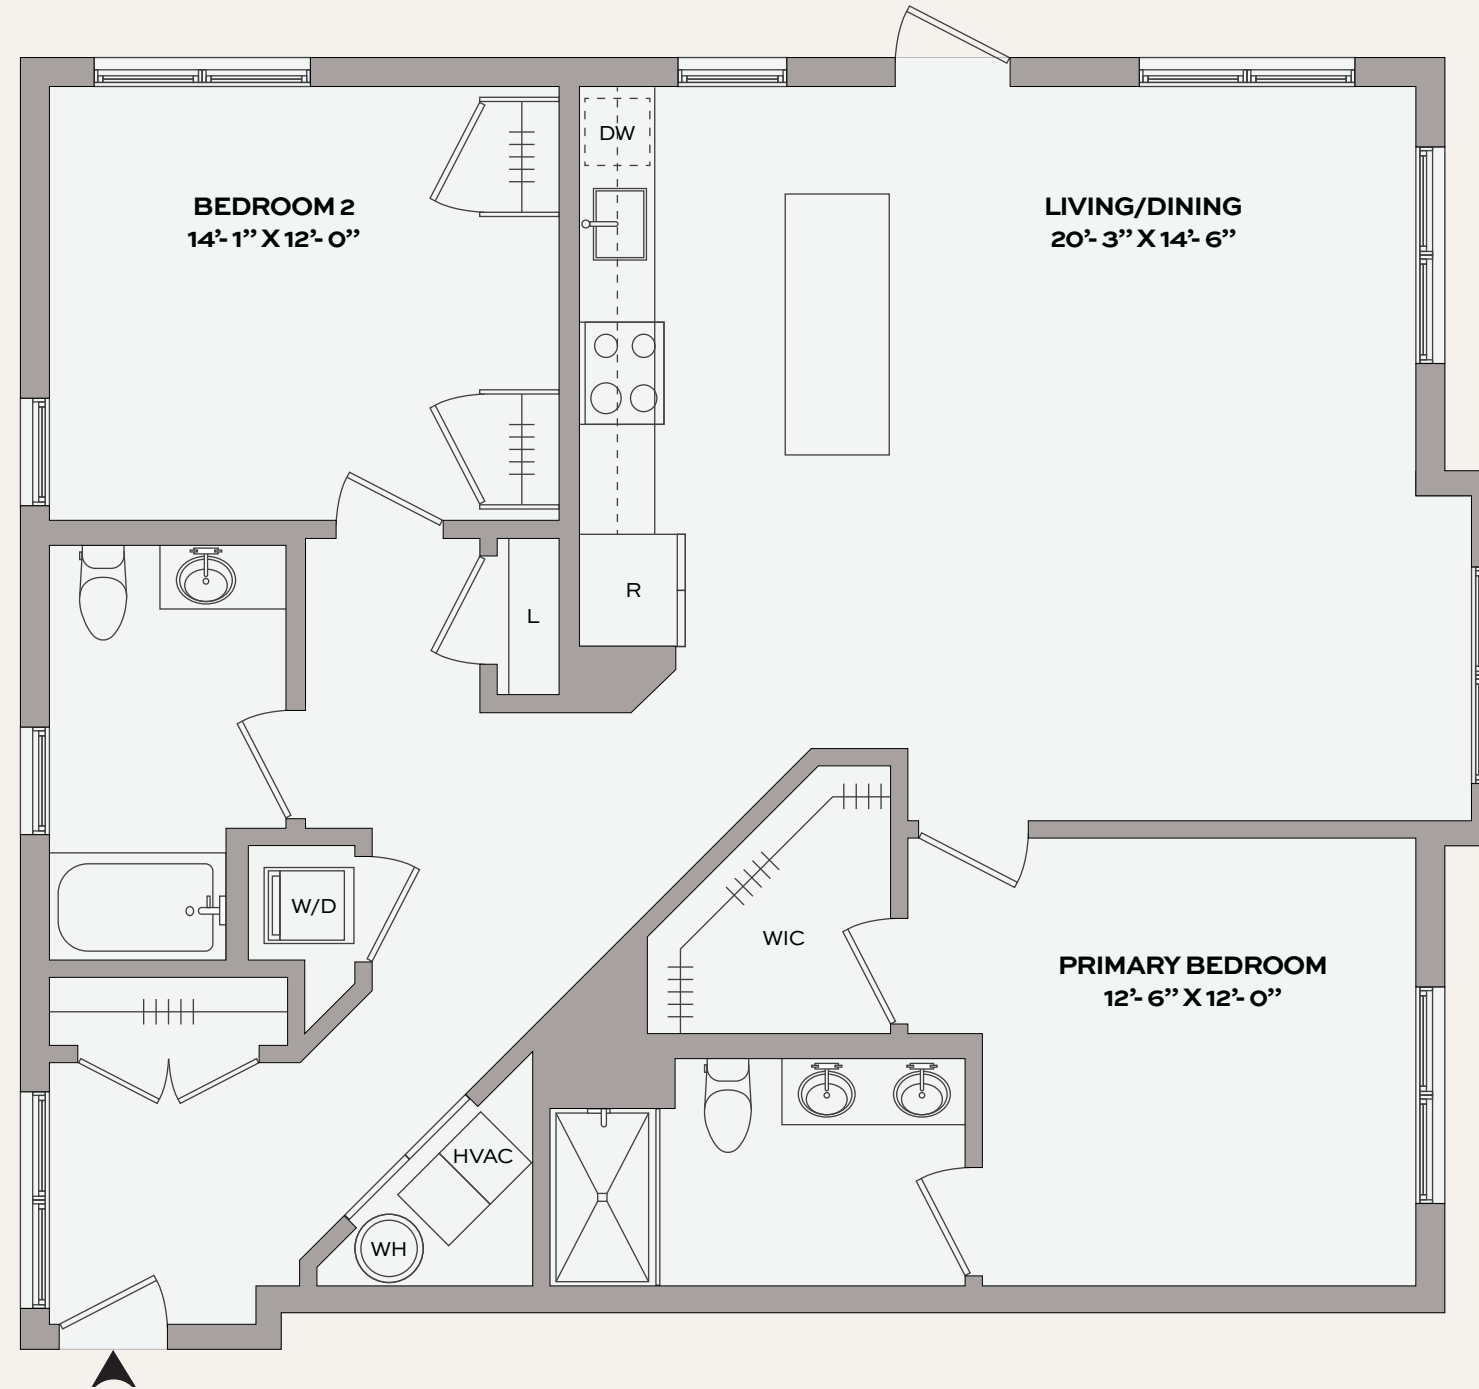

RESIDENCE B07

2 BEDROOM • 2 BATH • TERRACE ACCESS • 1,334 SF

THE
CLAIR
MONTCLAIR

NOTES:

37
ORANGE

37 ORANGE ROAD, MONTCLAIR, NJ 07042 • LIVETHECLAIR.COM

 Square footage displayed is approximate and may vary slightly. Rental rates, availability, lease terms, deposits, apartment features, and specials are subject to change without notice. Details and dimensions may differ from actual plans.